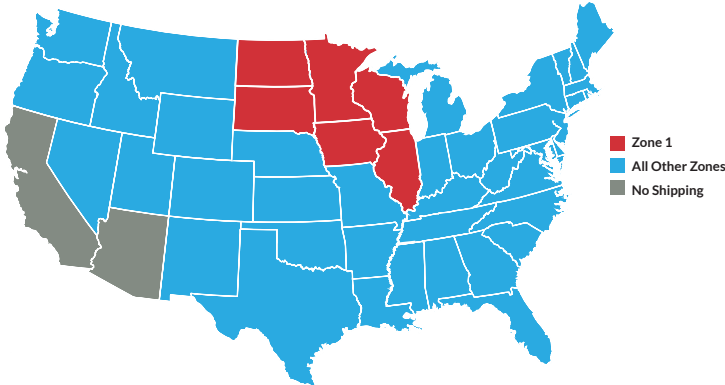

SHIPPING: Each gift box is carefully hand packed in a special protective box, to ensure arriving in perfect condition. Our apple boxes are shipped each week beginning October 24th through December 12th. We are unable to ship apples to CA or AZ due to their state regulations and apologize for any inconvenience. We can ship our specialty food products to these states. **WE RESERVE THE OPTION TO DELAY SHIPMENTS DUE TO VERY COLD WEATHER.** You may also pick up the gift boxes directly from Sunrise Orchards.

SHIPPING METHODS: Again this year we offer a 12 apple gift box mailed via USPS Priority Mail, to states outside of Zone 1, which lowers shipping fees. This year all boxes going to Zone 1 (WI, IL, MN, SD, ND) will be sent by Spee-Dee Delivery Service. All other boxes will be sent by UPS or USPS.

BUSINESS GIFTS: Sunrise Orchards Apple Gift Boxes are perfect gifts to reward and recognize employees, valuable customers and associates. When it's time to send something special to your clients and employees, our customized apple gift boxes are sure to delight. Place an online order at www.SunriseApples.com/gift-boxes, or complete the Gift Order Form and return it by fax, phone, email or mail.

HOW TO USE THE MAP

Simply match the zone number on the gift box price list with the zone number of the state to which you are sending your gift(s) to.

Apples shipped to Zone 1 are shipped via Spee-Dee Delivery Service. All other zones shipped via UPS or USPS.
No shipping to PO Boxes or Rural route Addresses CA and AZ due to State Regulations.

Traditional Gift Boxes:

Ambrosia, Cameo, Cortland, Empire, EverCrisp (after 10/30), Royal Gala, Golden Delicious, Jonagold, McIntosh, Wisconsin Red Delicious, or Snowsweet.

Box Size	Zone 1	All Other Zones
*12 apples	Not Available	$48.50
20 apples	$46.00	$63.50
40 apples	$75.50	$104.50
80 apples	$142.50	$186.00

*Only apples can be shipped due to packaging.

Specialty Variety/Combo Gift Boxes:

Honeycrisp and all combinations with 2 or more varieties in one box. If more than 2 varieties are requested, please call Sunrise to order.

Box Size	Zone 1	All Other Zones
*12 apples	Not Available	$60.50
20 apples	$61.50	$80.00
40 apples	$105.50	$134.50
80 apples	$197.00	$240.50

*Only apples can be shipped due to packaging.

Sunrise Orchards 2023 Gift Box Order Form

Ordered By _____ Phone _____ Email _____

Street Address _____ City _____ State _____ Zip _____

Ship To _____ Street Address _____ City _____

State _____ Zip _____ Phone _____ Date Ordered _____ Approx Ship Date _____

Select one week during which your gift box will be shipped. We reserve the option to delay shipments due to very cold weather.

Please enclose a check or money order payable to Sunrise Orchards, Inc. 48340 State Hwy 171, Gays Mills, WI 54631, or call 608-735-4645 with credit card information.

Shipping will be week of: ☐ 10/23 ☐ 10/30 ☐ 11/6 ☐ 11/13 ☐ 11/27 ☐ 12/4 ☐ 12/11

Box Size: _____ Apples Variety: ☐ Ambrosia ☐ Cameo ☐ Cortland ☐ Empire ☐ EverCrisp (after 10/30)
☐ Royal Gala ☐ Golden Delicious ☐ Jonagold ☐ McIntosh ☐ Wisconsin Red Delicious ☐ SnowSweet

SPECIALTY: *Honeycrisp and all combinations with 2 or more varieties in one box. If more than 2 varieties are requested, please call Sunrise to order.*

SPECIALTY FOOD ITEMS:* ☐ Apple Butter Sweetened ($6.50) ☐ Apple Butter Unsweetened ($6.50) ☐ Crackers ($4.50)
☐ Corn Salsa ($10.00) ☐ Cheese ($7.50) ☐ Beef Sausage-Large ($7.50) ☐ Beef Sausage-Small ($6.00)
☐ Lg. Jam ($7.00) ☐ Sm. Jam ($5.00) ☐ Amish Candy ($11.00)

*The addition of specialty food items will reduce the number of apples you will receive. We'll make every effort to minimize this reduction.

From _____ Gift Card Greeting _____ ☐ Paid in Full Total Price _____ Amt. Due _____

- If apples are out of stock or the quality is not up to the gift box standards, Sunrise will substitute a similar variety.
- We reserve the right to advance or delay shipment if weather conditions warrant.
- Orders received by Wednesday at 5:00pm will ship within seven days. Unless a later ship date is requested.