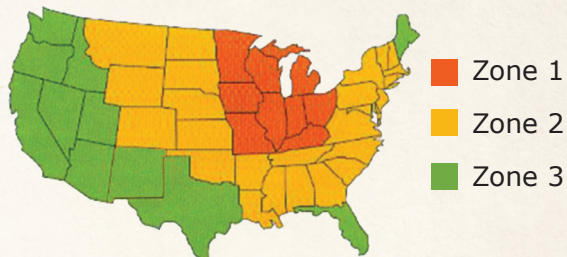

Gift Box Order Form

Sunrise gift boxes can be shipped (anywhere in the continental United States) with the following varieties: McIntosh, Cortland, Jonagold, Empire, Red Delicious, Golden Delicious, and the very popular Red and Golden Delicious combination box. Other varieties or combinations will cost an additional \$7.50. **These prices do not include Honeycrisp. Please call for Honeycrisp prices.**

1 Layer Box (approx. 1 peck)

Zone 1 \$38.00
 Zone 2 \$43.00
 Zone 3 \$52.00

2 Layer Box (approx. 1/3 bushel)

Zone 1 \$58.00
 Zone 2 \$67.00
 Zone 3 \$78.00

5 Layer Box (approx. 1 bushel)

Zone 1 \$99.00
 Zone 2 \$119.00
 Zone 3 \$147.00