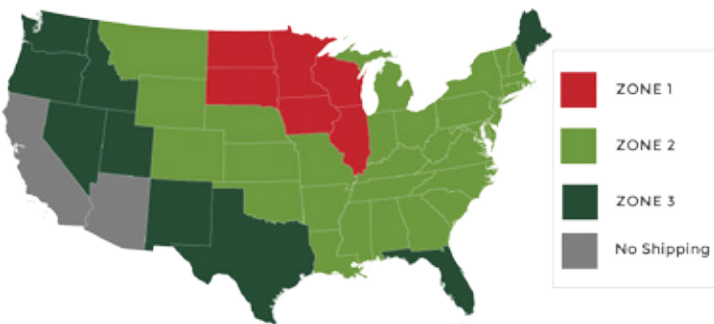

# Sunrise Orchards Gift Boxes...THE PERFECT HOLIDAY GIFT!

At Sunrise Orchards, we specialize in making attractive gift packs that are shipped throughout the continental United States. Our boxes are each made special and with great care to ensure that when they are received, they are a wonderful surprise and treat. Sunrise boxes are perfect as a thank you, holiday treat, or employee gift. Our apple boxes are shipped every Monday beginning October 22 through December 10. There will be no shipments Thanksgiving week. **WE RESERVE THE RIGHT TO DELAY SHIPMENT DUE TO INCLEMENT WEATHER.** The last shipping date for apple gift boxes for the season will be December 11th. Please call for personalized price and product information for our specialty boxes which can include

anything from jams and cheeses to Amish candy and our famous Cream Cheese Pumpkin and Carrot Logs. Our specialty boxes can be shipped until December 10th and still arrive by Christmas. All orders for those boxes must be received by December 10th. Again this year, we will be shipping our boxes to Zone 1 (WI, IL, IA, MN, SD & ND) via Spee-Dee Delivery service. The boxes going to Zone 2 and Zone 3 will be shipped via UPS. Be sure to look at our zone chart, as there have been some changes. Sunrise Gift Boxes make a great gift for anyone! Please call with questions.

## HOW TO USE THE MAP

Simply match the zone number on the gift box price list with the zone number of the state to which you are sending your gift(s) to.

Apples shipped to Zone 1 are shipped via Spee-Dee Delivery Service  
 Apples shipped to Zone 2 and Zone 3 are shipped via UPS  
 No shipping to CA and AZ due to State Regulations