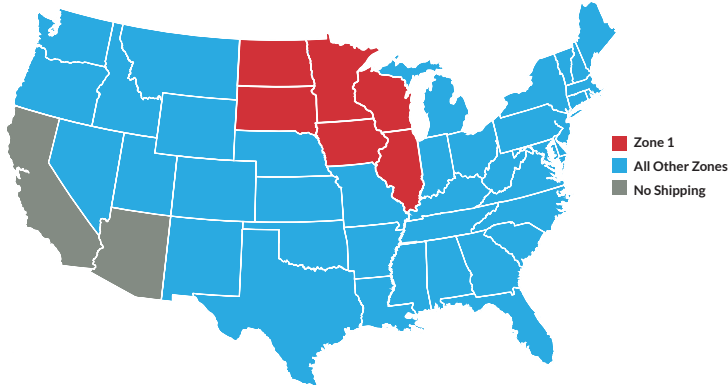

SHIPPING: Each gift box is carefully hand packed in a special protective box, to ensure arriving in perfect condition. Our apple boxes are shipped each week beginning October 24th through December 12th. We are unable to ship apples to CA or AZ due to their state regulations and apologize for any inconvenience. We can ship our specialty food products to these states. **WE RESERVE THE OPTION TO DELAY SHIPMENTS DUE TO VERY COLD WEATHER.** You may also pick up the gift boxes directly from Sunrise Orchards.

SHIPPING METHODS: Again this year we offer a 12 apple gift box mailed via USPS Priority Mail, to states outside of Zone 1, which lowers shipping fees. This year all boxes going to Zone 1 (WI, IL, MN, SD, ND) will be sent by Spee-Dee Delivery Service. All other boxes will be sent by UPS or USPS.

BUSINESS GIFTS: Sunrise Orchards Apple Gift Boxes are perfect gifts to reward and recognize employees, valuable customers and associates. When it's time to send something special to your clients and employees, our customized apple gift boxes are sure to delight. Place an online order at www.SunriseApples.com/gift-boxes, or complete the Gift Order Form and return it by fax, phone, email or mail.

HOW TO USE THE MAP

Simply match the zone number on the gift box price list with the zone number of the state to which you are sending your gift(s) to.

Apples shipped to Zone 1 are shipped via Spee-Dee Delivery Service. All other zones shipped via UPS or USPS.
No shipping to PO Boxes or Rural route Addresses CA and AZ due to State Regulations.

Traditional Gift Boxes:

Ambrosia, Cameo, Cortland, Empire, EverCrisp (after 10/30), Royal Gala, Golden Delicious, Jonagold, McIntosh, Wisconsin Red Delicious, or Snowsweet.

Box Size	Zone 1	All Other Zones
*12 apples	Not Available	$47.50
20 apples	$43.50	$60.50
40 apples	$71.50	$99.50
80 apples	$136.50	$178.50

*Only apples can be shipped due to packaging.

Specialty Variety/Combo Gift Boxes:

Honeycrisp and all combinations with 2 or more varieties in one box. If more than 2 varieties are requested, please call Sunrise to order.

Box Size	Zone 1	All Other Zones
*12 apples	Not Available	$59.50
20 apples	$58.50	$76.50
40 apples	$100.50	$128.50
80 apples	$189.50	$231.50

*Only apples can be shipped due to packaging.

Sunrise Orchards 2022 Gift Box Order Form

Ordered By _____ Phone _____ Email _____

Street Address _____ City _____ State _____ Zip _____

Ship To _____ Street Address _____ City _____

State _____ Zip _____ Phone _____ Date Ordered _____ Approx Ship Date _____

Select one week during which your gift box will be shipped. We reserve the option to delay shipments due to very cold weather.

Please enclose a check or money order payable to Sunrise Orchards, Inc. 48340 State Hwy 171, Gays Mills, WI 54631, or call 608-735-4645 with credit card information.

Shipping will be week of: ☐ 10/24 ☐ 10/31 ☐ 11/7 ☐ 11/14 ☐ 11/28 ☐ 12/5 ☐ 12/12

Box Size: _____ Apples Variety: ☐ Ambrosia ☐ Cameo ☐ Cortland ☐ Empire ☐ EverCrisp (after 10/30)
☐ Royal Gala ☐ Golden Delicious ☐ Jonagold ☐ McIntosh ☐ Wisconsin Red Delicious ☐ SnowSweet

SPECIALTY: *Honeycrisp and all combinations with 2 or more varieties in one box. If more than 2 varieties are requested, please call Sunrise to order.*

Apple Corner Items: ☐ Apple Butter Sweetened ($6.50) ☐ Apple Butter Unsweetened ($6.50) ☐ Crackers ($4.50)
☐ Corn Salsa ($10.00) ☐ Cheese ($7.50) ☐ Beef Sausage-Large ($7.50) ☐ Beef Sausage-Small ($6.00)
☐ Lg. Jam ($7.00) ☐ Sm. Jam ($5.00) ☐ Amish Candy ($11.00)

From _____ Gift Card Greeting _____ ☐ Paid in Full Total Price _____ Amt. Due _____

- If apples are out of stock or the quality is not up to the gift box standards, Sunrise will substitute a similar variety.
- We reserve the right to advance or delay shipment if weather conditions warrant.
- Orders received by Wednesday at 5:00pm will ship within seven days. Unless a later ship date is requested.