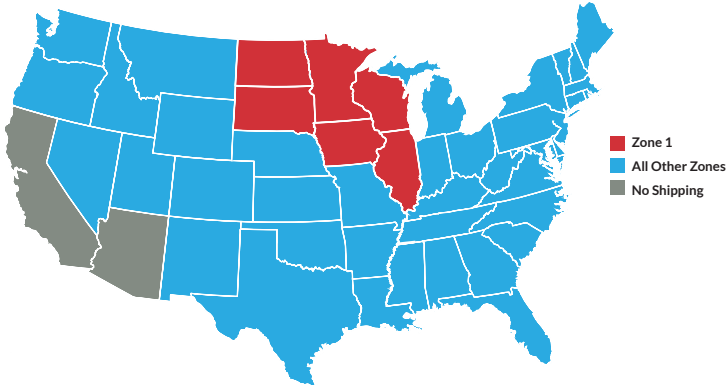

SHIPPING: Each gift box is carefully hand packed in a special protective box, to ensure arriving in perfect condition. Our apple boxes are shipped each week beginning October 24th through December 12th. We are unable to ship apples to CA or AZ due to their state regulations and apologize for any inconvenience. We can ship our specialty food products to these states. **WE RESERVE THE OPTION TO DELAY SHIPMENTS DUE TO VERY COLD WEATHER.** You may also pick up the gift boxes directly from Sunrise Orchards.

SHIPPING METHODS: Again this year we offer a 12 apple gift box mailed via USPS Priority Mail, to states outside of Zone 1, which lowers shipping fees. This year all boxes going to Zone 1 (WI, IL, MN, SD, ND) will be sent by Spee-Dee Delivery Service. All other boxes will be sent by UPS or USPS.

BUSINESS GIFTS: Sunrise Orchards Apple Gift Boxes are perfect gifts to reward and recognize employees, valuable customers and associates. When it's time to send something special to your clients and employees, our customized apple gift boxes are sure to delight. Place an online order at www.SunriseApples.com/gift-boxes, or complete the Gift Order Form and return it by fax, phone, email or mail.

HOW TO USE THE MAP

Simply match the zone number on the gift box price list with the zone number of the state to which you are sending your gift(s) to.

Apples shipped to Zone 1 are shipped via Spee-Dee Delivery Service. All other zones shipped via UPS or USPS.
No shipping to PO Boxes or Rural route Addresses CA and AZ due to State Regulations.

Traditional Gift Boxes:

Ambrosia, Cameo, Cortland, Empire, EverCrisp (after 10/30), Royal Gala, Golden Delicious, Jonagold, McIntosh, Wisconsin Red Delicious, or Snowsweet.

Box Size	Zone 1	All Other Zones
*12 apples	Not Available	$47.50
20 apples	$43.50	$60.50
40 apples	$71.50	$99.50
80 apples	$136.50	$178.50

*Only apples can be shipped due to packaging.

Specialty Variety/Combo Gift Boxes:

Honeycrisp and all combinations with 2 or more varieties in one box. If more than 2 varieties are requested, please call Sunrise to order.

Box Size	Zone 1	All Other Zones
*12 apples	Not Available	$59.50
20 apples	$58.50	$76.50
40 apples	$100.50	$128.50
80 apples	$189.50	$231.50

*Only apples can be shipped due to packaging.

Sunrise Orchards 2022 Gift Box Order Form

Ordered By _____ Phone _____ Email _____

Street Address _____ City _____ State _____ Zip _____

Ship To _____ Street Address _____ City _____

State _____ Zip _____ Phone _____ Date Ordered _____ Approx Ship Date _____

Select one week during which your gift box will be shipped. We reserve the option to delay shipments due to very cold weather.

Please enclose a check or money order payable to Sunrise Orchards, Inc. 48340 State Hwy 171, Gays Mills, WI 54631, or call 608-735-4645 with credit card information.

Shipping will be week of: ☐ 10/24 ☐ 10/31 ☐ 11/7 ☐ 11/14 ☐ 11/28 ☐ 12/5 ☐ 12/12

Box Size: _____ Apples Variety: ☐ Ambrosia ☐ Cameo ☐ Cortland ☐ Empire ☐ EverCrisp (after 10/30)
☐ Royal Gala ☐ Golden Delicious ☐ Jonagold ☐ McIntosh ☐ Wisconsin Red Delicious ☐ SnowSweet

SPECIALTY: *Honeycrisp and all combinations with 2 or more varieties in one box. If more than 2 varieties are requested, please call Sunrise to order.*

SPECIALTY FOOD ITEMS:* ☐ Apple Butter Sweetened ($6.50) ☐ Apple Butter Unsweetened ($6.50) ☐ Crackers ($4.50)
☐ Corn Salsa ($10.00) ☐ Cheese ($7.50) ☐ Beef Sausage-Large ($7.50) ☐ Beef Sausage-Small ($6.00)
☐ Lg. Jam ($7.00) ☐ Sm. Jam ($5.00) ☐ Amish Candy ($11.00)

*The addition of specialty food items will reduce the number of apples you will receive. We'll make every effort to minimize this reduction.

From _____ Gift Card Greeting _____ ☐ Paid in Full Total Price _____ Amt. Due _____

- If apples are out of stock or the quality is not up to the gift box standards, Sunrise will substitute a similar variety.
- We reserve the right to advance or delay shipment if weather conditions warrant.
- Orders received by Wednesday at 5:00pm will ship within seven days. Unless a later ship date is requested.