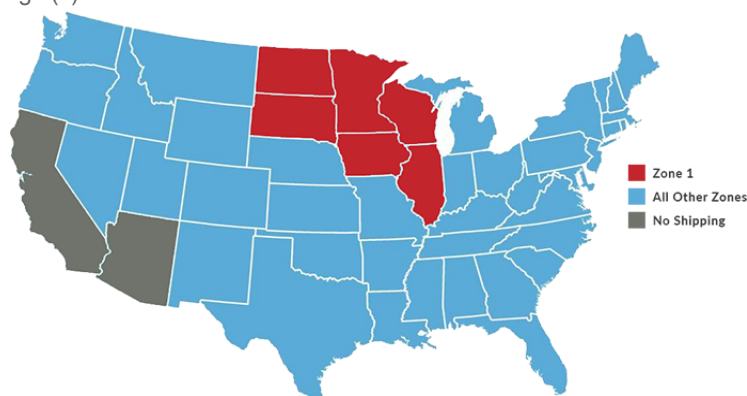

SHIPPING: Each gift box is carefully hand packed in a special foam-filled protective box, to ensure arriving in perfect condition. Our apple boxes are shipped each Monday beginning October 21st through December 16th. We are unable to ship apples to CA or AZ due to their state regulations and apologize for any inconvenience. We can ship our specialty food products to these states. WE RESERVE THE OPTION TO DELAY SHIPMENTS DUE TO VERY COLD WEATHER. You may also pick up the gift boxes directly from Sunrise Orchards.

SHIPPING METHODS: New this year is a 12-apple gift box mailed via USPS Priority Mail, to states outside of Zone 1, which lowers shipping fees. This year all boxes going to Zone 1 (WI, IL, MN, SD, ND) will be sent by Spee-Dee Delivery Service. All other boxes will be sent by UPS.

BUSINESS GIFTS: Sunrise Orchards Apple Gift Boxes are perfect gifts to reward and recognize employees, valuable customers and associates. When it's time to send something special to your clients and employees, our customized apple gift boxes are sure to delight. Place an online order at www.sunriseapples.com/gift-boxes, or complete the Gift Order Form and return it by fax, phone, email or mail.

HOW TO USE THE MAP

Simply match the zone number on the gift box price list with the zone number of the state to which you are sending your gift(s) to.

Apples shipped to Zone 1 are shipped via Spee-Dee Delivery Service.
All other zones shipped via UPS or USPS.
No shipping to CA and AZ due to State Regulations.

Traditional Gift Boxes

(Cameo, Cortland, Empire, Gala, Golden Delicious, Jonagold, McIntosh or Red Delicious)

	Zone 1	All Other Zones
12 apples	Not Available	$39.00
20 apples	$36.00	$50.00
40 apples	$61.00	$84.00
80 apples	$117.00	$153.00

Specialty Variety Gift Boxes - Varieties/All Combos

(Varieties-Ambrosia, Honeycrisp, SnowSweet - as available. Combos are two varieties in one box)

	Zone 1	All Other Zones
12 apples	Not Available	$48.00
20 apples	$48.00	$64.00
40 apples	$85.00	$109.00
80 apples	$163.00	$198.00

Ordered By _____ Phone _____ Email _____

Street Address _____ City _____ State _____ Zip _____

Ship To _____ Street Address* _____ City _____

State _____ Zip _____ Phone _____ Ordered Date _____ Approx. Ship Date _____

Box Size: ___ Apples **Variety:** ☐ McIntosh ☐ Cortland ☐ Jonagold ☐ Empire ☐ Cameo ☐ Gala

☐ Red Delicious ☐ Golden Delicious **Specialty:** ☐ Ambrosia ☐ SnowSweet ☐ Honeycrisp

Apple Corner Items: ☐ Apple Butter Sweetened (+$4.75) ☐ Apple Butter Unsweetened (+$4.75) ☐ Cracker (+$4.50)

☐ Corn Salsa (+$7.50) ☐ Cheese (+$7.00) ☐ Beef Sausage - Large (+$6.50) ☐ Beef Sausage - Small (+$5.00)

☐ Lg. Jam (+$6.50) _____ ☐ Sm. Jam (+$4.50) _____ ☐ Amish Candy (+$11.00) _____

From _____ Gift Card Greeting _____ ☐ Paid In Full Total Price _____ Amt. Due _____

- If apples are out of stock or the quality is not up to the gift box standards, Sunrise will substitute a similar variety.

- We reserve the right to advance or delay shipment if weather conditions warrant.

- Please enclose a check or money order payable to Sunrise Orchards, Inc. 48340 State Hwy 171, Gays Mills, WI 54631, or call with credit card information.

* We can no longer ship to PO Boxes or Rural Route Addresses.