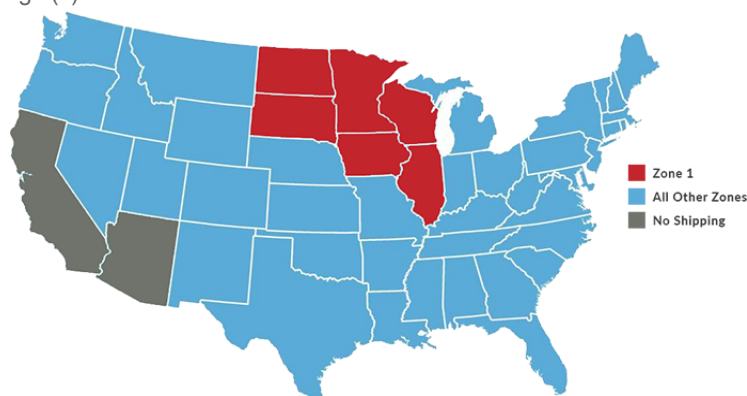

SHIPPING: Each gift box is carefully hand packed in a special foam-filled protective box, to ensure arriving in perfect condition. Our apple boxes are shipped each Monday beginning October 21st through December 16th. We are unable to ship apples to CA or AZ due to their state regulations and apologize for any inconvenience. We can ship our specialty food products to these states. WE RESERVE THE OPTION TO DELAY SHIPMENTS DUE TO VERY COLD WEATHER. You may also pick up the gift boxes directly from Sunrise Orchards.

SHIPPING METHODS: New this year is a 12-apple gift box mailed via USPS Priority Mail, to states outside of Zone 1, which lowers shipping fees. This year all boxes going to Zone 1 (WI, IL, MN, SD, ND) will be sent by Spee-Dee Delivery Service. All other boxes will be sent by UPS.

BUSINESS GIFTS: Sunrise Orchards Apple Gift Boxes are perfect gifts to reward and recognize employees, valuable customers and associates. When it's time to send something special to your clients and employees, our customized apple gift boxes are sure to delight. Place an online order at www.sunriseapples.com/gift-boxes, or complete the Gift Order Form and return it by fax, phone, email or mail.

HOW TO USE THE MAP

Simply match the zone number on the gift box price list with the zone number of the state to which you are sending your gift(s) to.

Apples shipped to Zone 1 are shipped via Spee-Dee Delivery Service.
All other zones shipped via UPS or USPS.
No shipping to CA and AZ due to State Regulations.

Traditional Gift Boxes

(Cameo, Cortland, Empire, Gala, Golden Delicious, Jonagold, McIntosh or Red Delicious)

	Zone 1	All Other Zones
12 apples	Not Available	$39.00
20 apples	$36.00	$50.00
40 apples	$61.00	$84.00
80 apples	$117.00	$153.00

Specialty Variety Gift Boxes - Varieties/All Combos

(Varieties-Ambrosia, Honeycrisp, SnowSweet - as available. Combos are two varieties in one box)

	Zone 1	All Other Zones
12 apples	Not Available	$48.00
20 apples	$48.00	$64.00
40 apples	$85.00	$109.00
80 apples	$163.00	$198.00

Ordered By _____ Phone _____ Email _____
Street Address _____ City _____ State _____ Zip _____
Ship To _____ Street Address* _____ City _____
State _____ Zip _____ Phone _____ Ordered Date _____

Select one date for your gift box to be shipped. We reserve the option to delay shipments, due to very cold weather.

☐ 10/21 ☐ 10/28 ☐ 11/4 ☐ 11/11 ☐ 11/18 ☐ 12/2 ☐ 12/9 ☐ 12/16

Box Size: ___ Apples **Variety:** ☐ McIntosh ☐ Cortland ☐ Jonagold ☐ Empire ☐ Cameo ☐ Gala
☐ Red Delicious ☐ Golden Delicious **Specialty:** ☐ Ambrosia ☐ SnowSweet ☐ Honeycrisp
Apple Corner Items: ☐ Apple Butter Sweetened (+4.75) ☐ Apple Butter Unsweetened (+$4.75) ☐ Cracker (+$4.50)
☐ Corn Salsa (+$7.50) ☐ Cheese (+$7.00) ☐ Beef Sausage - Large (+6.50) ☐ Beef Sausage - Small (+$5.00)
☐ Lg. Jam (+6.50) _____ ☐ Sm. Jam (+$4.50) _____ ☐ Amish Candy (+$11.00) _____

From _____ Gift Card Greeting _____ ☐ Paid In Full Total Price _____ Amt. Due _____

- If apples are out of stock or the quality is not up to the gift box standards, Sunrise will substitute a similar variety.
- We reserve the right to advance or delay shipment if weather conditions warrant.
- Please enclose a check or money order payable to Sunrise Orchards, Inc. 48340 State Hwy 171, Gays Mills, WI 54631, or call with credit card information.
* We can no longer ship to PO Boxes or Rural Route Addresses.