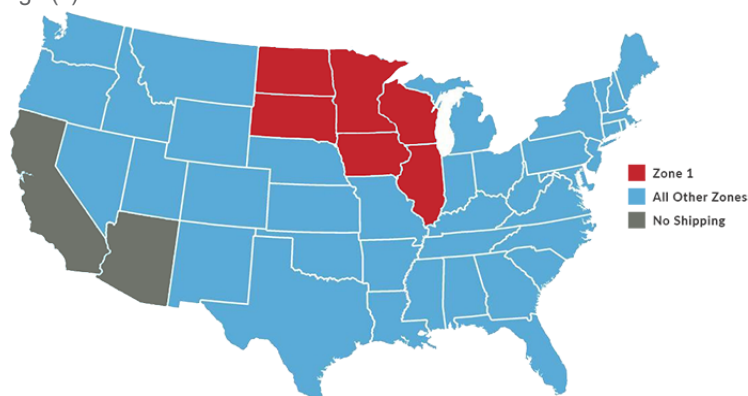

SHIPPING: Each gift box is carefully hand packed in a special foam-filled protective box, to ensure arriving in perfect condition. Our apple boxes are shipped each Monday beginning October 21st through December 16th. We are unable to ship apples to CA or AZ due to their state regulations and apologize for any inconvenience. We can ship our specialty food products to these states. WE RESERVE THE OPTION TO DELAY SHIPMENTS DUE TO VERY COLD WEATHER. You may also pick up the gift boxes directly from Sunrise Orchards.

SHIPPING METHODS: New this year is a 12-apple gift box mailed via USPS Priority Mail, to states outside of Zone 1, which lowers shipping fees. This year all boxes going to Zone 1 (WI, IL, MN, SD, ND) will be sent by Spee-Dee Delivery Service. All other boxes will be sent by UPS.

BUSINESS GIFTS: Sunrise Orchards Apple Gift Boxes are perfect gifts to reward and recognize employees, valuable customers and associates. When it's time to send something special to your clients and employees, our customized apple gift boxes are sure to delight. Place an online order at www.sunriseapples.com/gift-boxes, or complete the Gift Order Form and return it by fax, phone, email or mail.

HOW TO USE THE MAP

Simply match the zone number on the gift box price list with the zone number of the state to which you are sending your gift(s) to.

Apples shipped to Zone 1 are shipped via Spee-Dee Delivery Service.
All other zones shipped via UPS or USPS.
No shipping to CA and AZ due to State Regulations.

Traditional Gift Boxes

(Cameo, Cortland, Empire, Gala, Golden Delicious, Jonagold, McIntosh or Red Delicious)

	Zone 1	All Other Zones
12 apples	Not Available	$43.00
20 apples	$40.00	$55.00
40 apples	$67.00	$92.00
80 apples	$129.00	$168.00

Specialty Variety Gift Boxes - Varieties/All Combos

(Varieties-Ambrosia, Honeycrisp, SnowSweet - as available. Combos are two varieties in one box)

	Zone 1	All Other Zones
12 apples	Not Available	$53.00
20 apples	$53.00	$70.00
40 apples	$94.00	$120.00
80 apples	$179.00	$218.00

Ordered By _____ Phone _____ Email _____
Street Address _____ City _____ State _____ Zip _____
Ship To _____ Street Address* _____ City _____
State _____ Zip _____ Phone _____ Date Ordered _____ Approx Ship Date _____

Select one date for your gift box to be shipped. We reserve the option to delay shipments, due to very cold weather.

☐ 10/19 ☐ 10/26 ☐ 11/2 ☐ 11/9 ☐ 11/16 ☐ 11/30 ☐ 12/7 ☐ 12/14

Box Size: ___ Apples **Variety:** ☐ McIntosh ☐ Cortland ☐ Jonagold ☐ Empire ☐ Cameo ☐ Gala
☐ Red Delicious ☐ Golden Delicious **Specialty:** ☐ Ambrosia ☐ SnowSweet ☐ Honeycrisp
Apple Corner Items: ☐ Apple Butter Sweetened (+4.75) ☐ Apple Butter Unsweetened (+$4.75) ☐ Crackers(+$4.50)
☐ Corn Salsa (+$8.50) ☐ Cheese (+$7.00) ☐ Beef Sausage - Large (+6.50) ☐ Beef Sausage - Small (+$5.00)
☐ Lg. Jam (+6.50) _____ ☐ Sm. Jam (+$4.50) _____ ☐ Amish Candy (+$11.00) _____

From _____ Gift Card Greeting _____ ☐ Paid In Full Total Price _____ Amt. Due _____

- If apples are out of stock or the quality is not up to the gift box standards, Sunrise will substitute a similar variety.
- We reserve the right to advance or delay shipment if weather conditions warrant.
- Please enclose a check or money order payable to Sunrise Orchards, Inc. 48340 State Hwy 171, Gays Mills, WI 54631, or call with credit card information.
- We can no longer ship to PO Boxes or Rural Route Addresses or to AZ or CA due to state laws.
- Orders are shipped on Mondays when received by Wednesday of previous week.