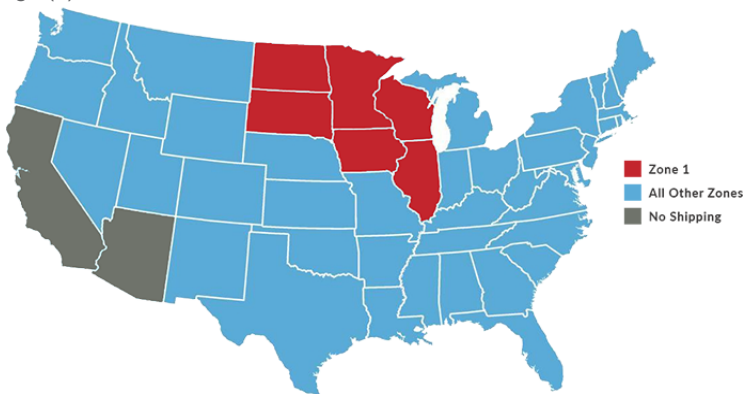

SHIPPING: Each gift box is carefully hand packed in a special foam-filled protective box, to ensure arriving in perfect condition. Our apple boxes are shipped each Monday beginning October 25th through December 13th. We are unable to ship apples to CA or AZ due to their state regulations and apologize for any inconvenience. We can ship our specialty food products to these states. WE RESERVE THE OPTION TO DELAY SHIPMENTS DUE TO VERY COLD WEATHER. You may also pick up the gift boxes directly from Sunrise Orchards.

SHIPPING METHODS: New this year is a 12-apple gift box mailed via USPS Priority Mail, to states outside of Zone 1, which lowers shipping fees. This year all boxes going to Zone 1 (WI, IL, MN, SD, ND) will be sent by Spee-Dee Delivery Service. All other boxes will be sent by UPS.

BUSINESS GIFTS: Sunrise Orchards Apple Gift Boxes are perfect gifts to reward and recognize employees, valuable customers and associates. When it's time to send something special to your clients and employees, our customized apple gift boxes are sure to delight. Place an online order at www.sunriseapples.com/gift-boxes, or complete the Gift Order Form and return it by fax, phone, email or mail.

HOW TO USE THE MAP

Simply match the zone number on the gift box price list with the zone number of the state to which you are sending your gift(s) to.

Apples shipped to Zone 1 are shipped via Spee-Dee Delivery Service.
All other zones shipped via UPS or USPS.
No shipping to CA and AZ due to State Regulations.

Traditional Gift Boxes

(Cameo, Cortland, Empire, Gala, Golden Delicious, Jonagold, McIntosh or Red Delicious)

	Zone 1	All Other Zones
*12 apples	Not Available	$45.00
20 apples	$42.00	$58.00
40 apples	$70.00	$97.00
80 apples	$135.00	$176.00

Specialty Variety Gift Boxes - Varieties/All Combos

(Varieties-Ambrosia, Honeycrisp, SnowSweet - as available. Combos are two varieties in one box)

	Zone 1	All Other Zones
*12 apples	Not Available	$57.00
20 apples	$57.00	$74.00
40 apples	$99.00	$126.00
80 apples	$188.00	$229.00

Ordered By _____ Phone _____ Email _____
Street Address _____ City _____ State _____ Zip _____
Ship To _____ Street Address* _____ City _____
State _____ Zip _____ Phone _____ Date Ordered _____ Approx Ship Date _____

Select one date for your gift box to be shipped. We reserve the option to delay shipments, due to very cold weather.

☐ 10/25 ☐ 11/1 ☐ 11/8 ☐ 11/15 ☐ 11/22 ☐ 11/29 ☐ 12/6 ☐ 12/13

Box Size: ___ Apples **Variety:** ☐ McIntosh ☐ Cortland ☐ Jonagold ☐ Empire ☐ Cameo ☐ Gala
☐ Red Delicious ☐ Golden Delicious **Specialty:** ☐ Ambrosia ☐ SnowSweet ☐ Honeycrisp

Apple Corner Items: ☐ Apple Butter Sweetened (+$5.25) ☐ Apple Butter Unsweetened (+$5.25) ☐ Crackers(+$4.50)
☐ Corn Salsa (+$9.00) ☐ Cheese (+$7.50) ☐ Beef Sausage - Large (+$7.00) ☐ Beef Sausage - Small (+$5.50)
☐ Lg. Jam (+$7.00) _____ ☐ Sm. Jam (+$4.50) _____ ☐ Amish Candy (+$11.00) _____

From _____ Gift Card Greeting _____ ☐ Paid In Full Total Price _____ Amt. Due _____

- If apples are out of stock or the quality is not up to the gift box standards, Sunrise will substitute a similar variety.
- We reserve the right to advance or delay shipment if weather conditions warrant.
- Please enclose a check or money order payable to Sunrise Orchards, Inc. 48340 State Hwy 171, Gays Mills, WI 54631, or call 608-735-4645 with credit card information.
- We can no longer ship to PO Boxes or Rural Route Addresses or to AZ or CA due to state laws.
- Orders are shipped on Mondays when received by Wednesday of previous week.
- Only apples can be shipped due to packaging.